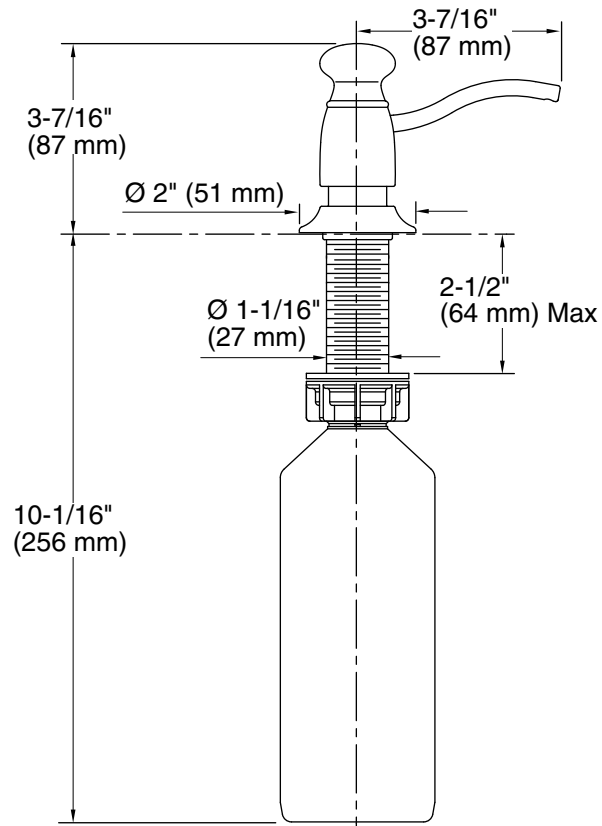

Features

- Holds up to 16 ounces of soap or lotion; refillable from top
- Clamshell packed
- Coordinates with traditional-style faucets

Material

- Solid-brass construction for durability and reliability
- Brass

Technical Information

All product dimensions are nominal.

Material: Brass

Notes

Install this product according to the installation guide.